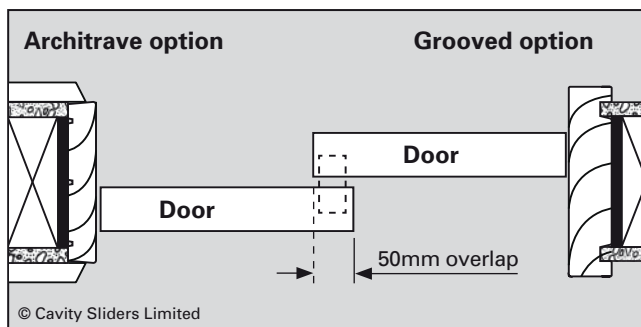

↑ CS TopFix 2T-90 (section through grooved option).

Design Features & Options

- ▶ Top hung track and carriage system is engineered from high quality heavy duty extruded aluminium and ensures doors cannot jump off the track.
- ▶ Suitable for two door set-ups.
- ▶ Suits standard 35-38mm thick doors up to 90kg per two carriages.
- ▶ Track is supplied pre-finished with Matt Titania powder coat primer, ready for finishing.
- ▶ Grooved or architrave options available.
- ▶ Easy to install.
- ▶ Timber vertical jambs can be supplied as optional extras.
- ▶ Designed to fit into standard 90mm wall framing.
- ▶ Timber head jambs are not required, as they are replaced by a one-piece track that incorporates the 'head'.
- ▶ No unsightly floor guides.

Elevation

© Cavity Sliders Limited

Technical Details

Useful formulas

Dimension Required	2 Door Units
Trim height*	DH + 80
Floor to underside of track*	DH + 35
Trim width (Arch)	(DWx2) - 2
Trim width (Grvd)	(DWx2) + 20
Distance between jambs*	(DWx2) - 50
Distance over jambs (Arch)	(DWx2) - 12
Distance over jambs (Grvd)	(DWx2) + 10

DH = Door Height DW = Door Width
 * = Same calculations for Architrave (Arch) & Grooved (Grvd) jambs
 Note: All dimensions are in millimetres

Configuration Options

© Cavity Sliders Limited

2 door option shown. 3 & 4 door options available on request.