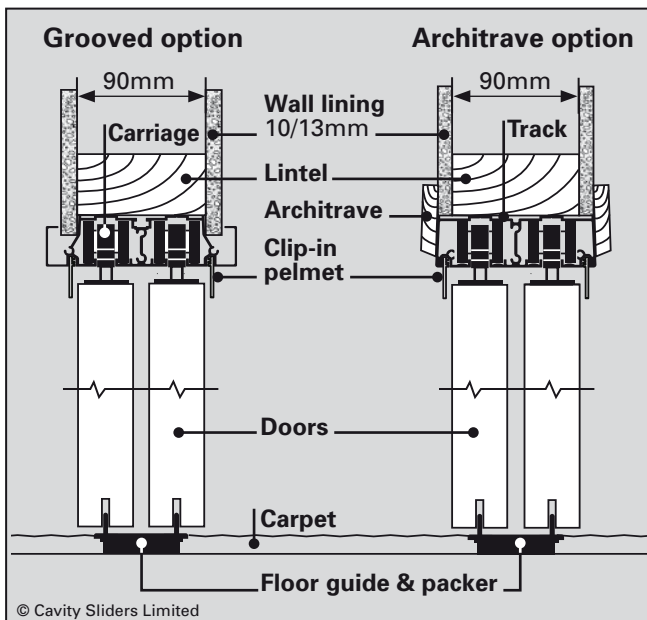

The CS TopFix 2T-90 fits into standard 90mm framing and is easier to install and finish than similar products on the market. This product suits any wardrobe situation where space is at a premium.

© Cavity Sliders Limited

↑ CS TopFix 2T-90 (section through grooved option).

Design Features & Options

- ▶ Top hung track and carriage system is engineered from high quality heavy duty extruded aluminium and ensures doors cannot jump off the track.
- ▶ Suitable for two door set-ups.
- ▶ Suits standard 35-38mm thick doors up to 90kg per two carriages.
- ▶ Track is supplied pre-finished with Matt Titania powder coat primer, ready for finishing.
- ▶ Grooved or architrave options available.
- ▶ Easy to install.
- ▶ Timber vertical jambs can be supplied as optional extras.
- ▶ Designed to fit into standard 90mm wall framing.
- ▶ Timber head jambs are not required, as they are replaced by a one-piece track that incorporates the 'head'.
- ▶ No unsightly floor guides.

Elevation

© Cavity Sliders Limited

Technical Details

Useful formulas

Dimension Required	2 Door Units
Trim height*	DH + 80
Floor to underside of track*	DH + 35
Trim width (Arch)	(DWx2) - 2
Trim width (Grvd)	(DWx2) + 20
Distance between jambs*	(DWx2) - 50
Distance over jambs (Arch)	(DWx2) - 12
Distance over jambs (Grvd)	(DWx2) + 10

DH = Door Height DW = Door Width
 * = Same calculations for Architrave (Arch) & Grooved (Grvd) jambs
 Note: All dimensions are in millimetres

Configuration Options

© Cavity Sliders Limited

2 door option shown. 3 & 4 door options available on request.