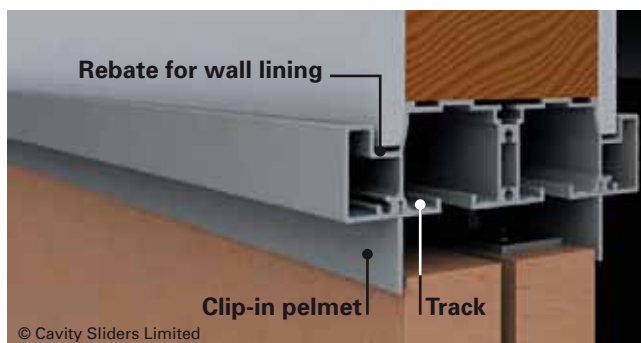

NEW PRODUCT

CS TopFix™ 2T-90

Top Hung Double Track Wardrobe Slider

CS FOR DOORS is pleased to announce the release of the latest addition to the **CS WardrobeSliders** range, the **CS TopFix 2T-90**.

This dual door wardrobe sliding track is a cost effective wardrobe solution which creates space over conventional hinged door set ups.

The CS TopFix 2T-90 fits into standard 90mm framing and is easier to install and finish than similar products on the market. This product suits any wardrobe situation where space is at a premium.

© Cavity Sliders Limited

↑ CS TopFix 2T-90 (section through grooved option).

Design Features & Options

- ▶ Top hung track and carriage system is engineered from high quality heavy duty extruded aluminium and ensures doors cannot jump off the track.
- ▶ Suitable for two door set-ups.
- ▶ Suits standard 35-38mm thick doors up to 90kg per two carriages.
- ▶ Track is supplied pre-finished with Matt Titania powder coat primer, ready for finishing.
- ▶ Grooved or architrave options available.
- ▶ Easy to install.
- ▶ Timber vertical jambs can be supplied as optional extras.
- ▶ Designed to fit into standard 90mm wall framing.
- ▶ Timber head jambs are not required, as they are replaced by a one-piece track that incorporates the 'head'.
- ▶ No unsightly floor guides.